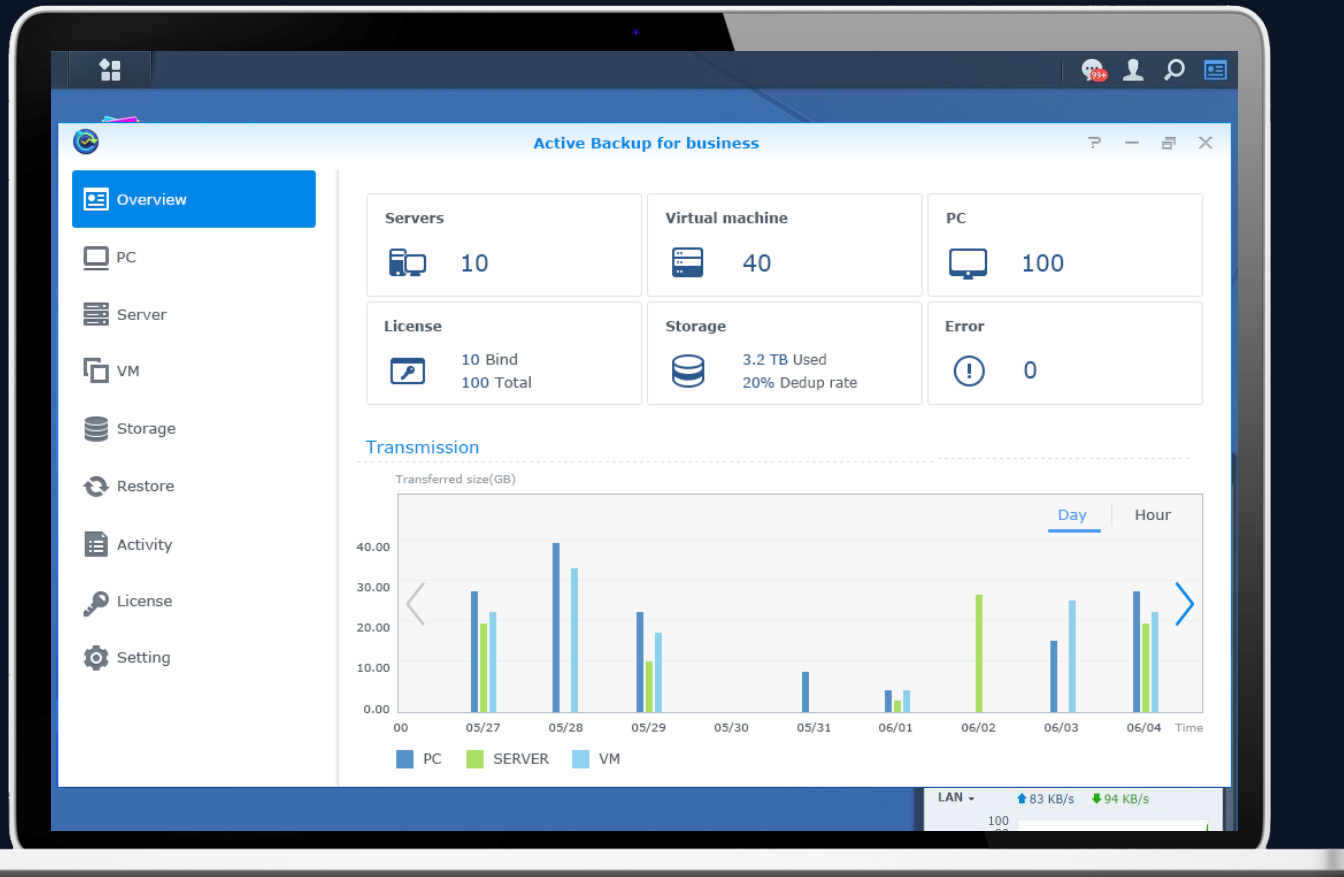

30+ virtuelle Maschinen

FS-Serie

Datensicherung im Unternehmen

Virtual Machine

Server

Client

Public cloud

Active Backup *Suite*

Active Backup
for Business

Active Backup
for Server

Active Backup
for G Suite / Office 365

Active Backup

for Business

Neue Backup-Lösung

- **Fileserver Backup**
Windows Fileserver
Linux Fileserver
- **Komplettes System-Backup**
Windows PC
Windows Server
- **Virtual Machine Backup**
VMware Virtual Machine